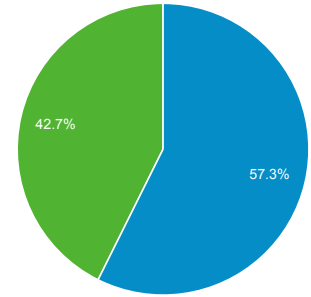

Audience Overview

All Users  
100.00% Sessions

Jul 1, 2017 - Nov 17, 2017

Overview

New Visitor Returning Visitor

Language	Sessions	% Sessions
1. en-us	1,159	97.31%
2. en-gb	17	1.43%
3. en-ca	2	0.17%
4. es-us	2	0.17%
5. (not set)	1	0.08%
6. cs	1	0.08%
7. de-de	1	0.08%
8. en	1	0.08%
9. en-ie	1	0.08%
10. es-419	1	0.08%